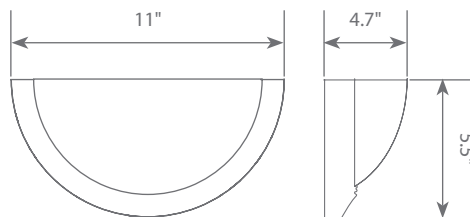

Product Dimensions