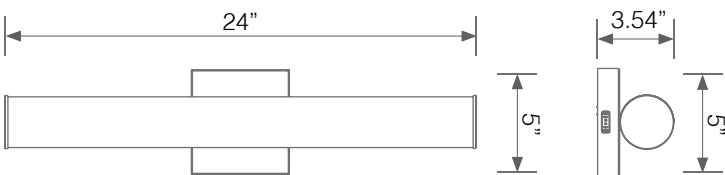

Brushed Nickel Bezel & Frosted Plastic Lens

24 Watts

5CCT Selectable

Dimmable (TRIAC)

Energy Efficient

Damp Rated

Integrated LED Fixture

Electrical Specifications

Mechanical Specifications

Rating	Operational Temperature	Inner Box QTY.	Master Box QTY.	Dimensions(in.)	UPC Code
Damp Rated	-4°F - 104°F	1 pc	4 pcs	24"(W) x 3.54"(L) x 5"(H)	811174037163

Product Dimensions