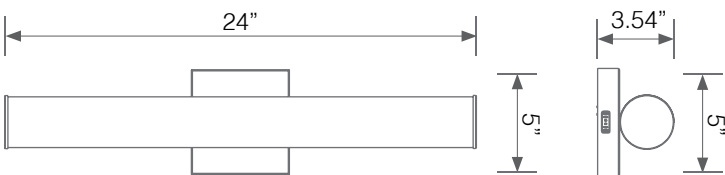

### Electrical Specifications

| Model No.        | Input Power | Input Voltage | Lumen Output | Beam Angle | Center Beam | CCT                          |
|------------------|-------------|---------------|--------------|------------|-------------|------------------------------|
| EIN-VL22BK-2000e | 24 W        | 120V/60Hz     | 1700 lm      | 150°       | N/A         | 2700/3000/3500<br>4000/5000K |

### Mechanical Specifications

| Rating     | Operational Temperature | Inner Box QTY. | Master Box QTY. | Dimensions(in.)           | UPC Code     |
|------------|-------------------------|----------------|-----------------|---------------------------|--------------|
| Damp Rated | -4°F - 104°F            | 1 pc           | 4 pcs           | 24"(W) x 3.54"(L) x 5"(H) | 811174037163 |

### Product Dimensions