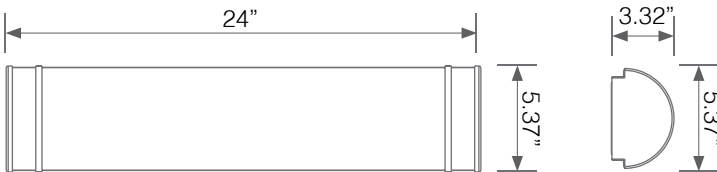

Electrical Specifications

Model No.	Input Power	Input Voltage	Lumen Output	Beam Angle	Center Beam	CCT
EIN-VL19FR-2000e	28 W	120V/60Hz	2200 lm	150°	N/A	2700/3000/3500 4000/5000K

CRI	Luminous Efficacy	Power Factor	Input Current	Material	Lamp Lifespan	Estimated Yearly Cost
90+	79 lm/W	0.9	0.26 A	N/A	50,000 Hrs.	\$ 3.37

Mechanical Specifications

Rating	Operational Temperature	Inner Box QTY.	Master Box QTY.	Dimensions(in.)	UPC Code
Damp Rated	-4°F - 104°F	1 pc	4 pcs	24"(W) x 3.32"(L) x 5.37"(H)	811174037149

Product Dimensions