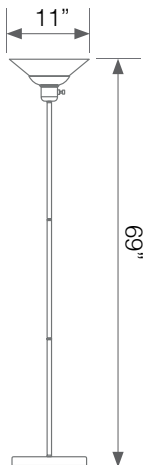

Euri
Euri Lighting

LED TORCHIERE LAMP

Model No. EIN-TL55BN-1020cec

Combining contemporary with classic style, this Euri Lighting decorative wall light features clean, Brushed Nickel housing and an acid-etched, ribbed glass bowl. Only 9 Watts and dimmable, this LED wall sconce light guarantees a long lifespan and unbeatable illumination in Warm White (2700K).

Brushed Nickel Bezel & Acid-Etched Glass Lens

120W
REPLACEMENT

- 24W**
24 Watts
- 2700K**
Warm White
- Dimmable**
- Damp Rated**
- 90+ CRI**
90+ CRI
- Energy Efficient**
- Integrated LED Fixture**

Electrical Specifications

Model No.	Input Power	Input Voltage	Lumen Output	Beam Angle	Center Beam	CCT
EIN-TL55BN-1020cec	24 W	120 V	2200 lm	180°	N/A	2700 K

CRI	Luminous Efficacy	Power Factor	Input Current	Material	Lamp Lifespan	Estimated Yearly Cost
90	91 lm/W	0.9	0.2 A	E26	25,000 Hrs.	\$ 3.25

Mechanical Specifications

Rating	Operational Temperature	Inner Box QTY.	Master Box QTY.	Dimensions(in.)	UPC Code
Damp Rated	-4°F - 104°F	N/A	N/A	11"(ø) x 69"(H)	N/A

Product Dimensions

Product Photometric Data