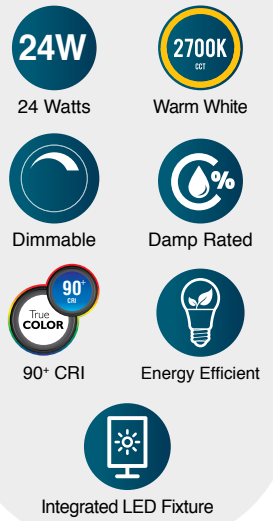

LED CEILING LIGHT

Model No. EIN-CL46BN-2020cec

Combining contemporary with classic style, this Euri Lighting decorative ceiling light features clean, Brushed Nickel housing and an acid-etched, ribbed glass bowl. Only 24 Watts and dimmable, this LED ceiling light guarantees a long lifespan and unbeatable illumination in Warm White (2700K).

Brushed Nickel Bezel & Acid-Etched Glass Lens

120W
REPLACEMENT

Electrical Specifications

Model No.	Input Power	Input Voltage	Lumen Output	Beam Angle	Center Beam	CCT
EIN-CL46BN-2020cec	24 W	120 V	2200 lm	180°	N/A	2700 K
CRI	Luminous Efficacy	Power Factor	Input Current	Material	Lamp Lifespan	Estimated Yearly Cost
90	91 lm/w	0.9	0.2 A	E26	25,000 Hrs.	\$ 2.89