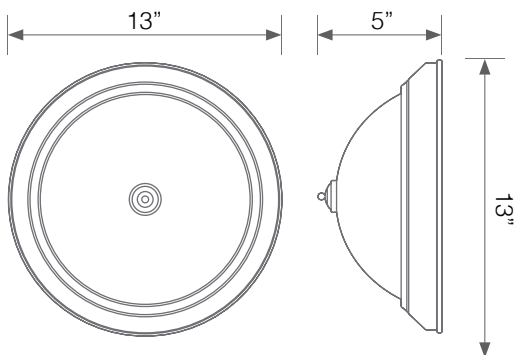

## Electrical Specifications

Model No.	Input Power	Input Voltage	Lumen Output	Beam Angle	Center Beam	CCT
EIN-CL45WH-2020cec	24 W	120 V	2200 lm	180°	N/A	2700 K

CRI	Luminous Efficacy	Power Factor	Input Current	Material	Lamp Lifespan	Estimated Yearly Cost
90	91 lm/w	0.9	0.2 A	E26	25,000 Hrs.	\$ 2.89

## Mechanical Specifications

Rating	Operational Temperature	Inner Box QTY.	Master Box QTY.	Dimensions(in.)	UPC Code
Damp Rated	-4°F - 104°F	N/A	14 pcs	13"(Ø) x 5"(H)	811174032342

## Product Dimensions