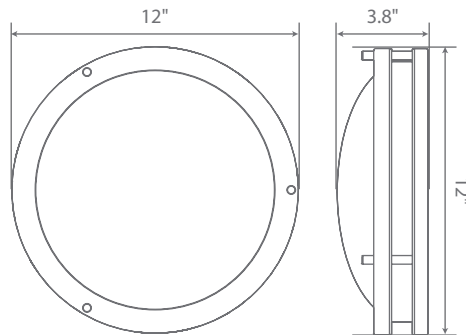

Product Dimensions