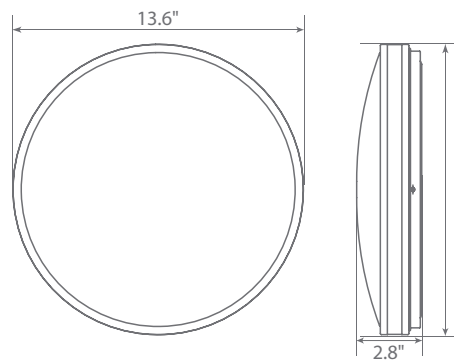

Product Dimensions