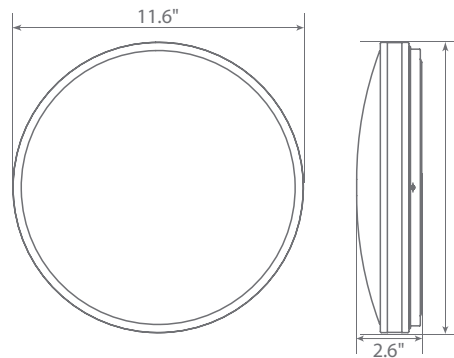

Available only as a twin-pack.  
(EIN-CL41SL-2030e-2 contains 2 LED Fixtures.)

Integrated LED Fixture

## Specifications

Input Power	Input Voltage	Lumen Output	Beam Angle	Center Beam	CCT
11 W	120V/60Hz	900 lm	180°	N/A	3000 K
CRI	Luminous Efficacy	Power Factor	Input Current	Base/Cap	Lamp Lifespan
80	81 lm/w	0.9	0.09 A	Connector	45,000 Hrs.

### Product Dimensions