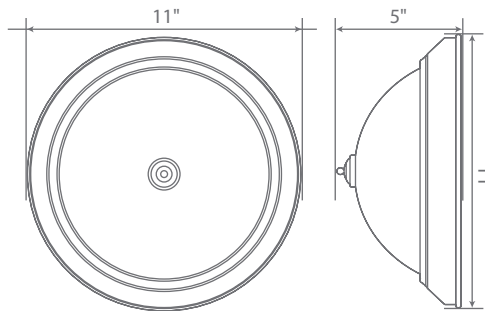

Available only as a twin-pack.  
(EIN-CL40BN-2030e-2 contains 2 LED Fixtures.)

Integrated LED Fixture

## Specifications

Input Power	Input Voltage	Lumen Output	Beam Angle	Center Beam	CCT
11 W	120V/60Hz	900 lm	180°	N/A	3000 K
CRI	Luminous Efficacy	Power Factor	Input Current	Base/Cap	Lamp Lifespan
80	81 lm/w	0.9	0.09 A	Connector	45,000 Hrs.

### Product Dimensions