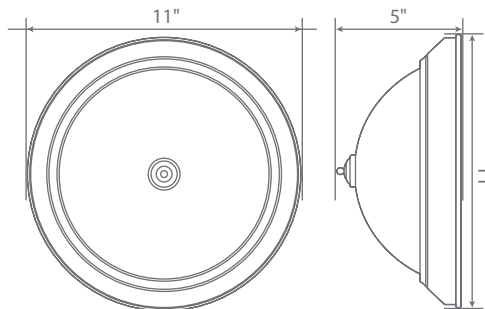

Product Dimensions