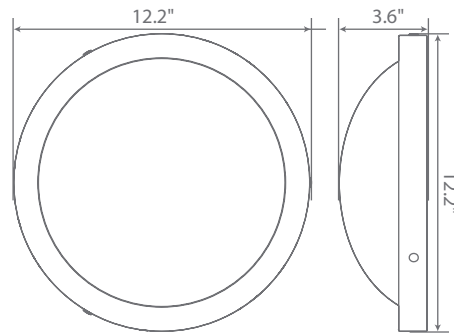

Product Dimensions