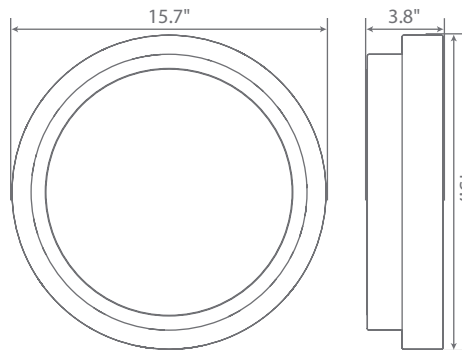

Product Dimensions