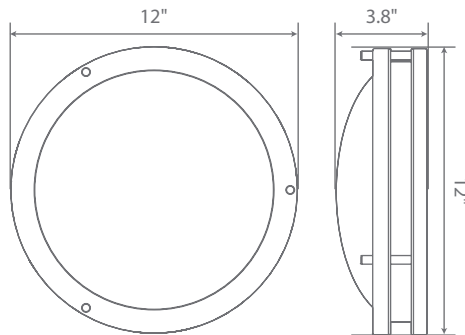

Product Dimensions