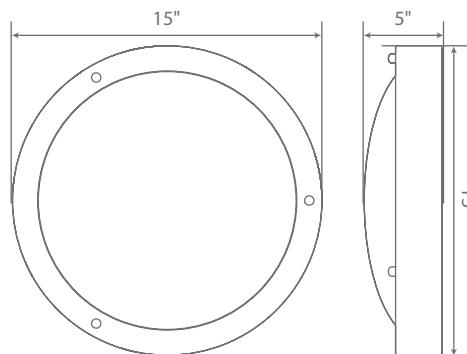

Product Dimensions