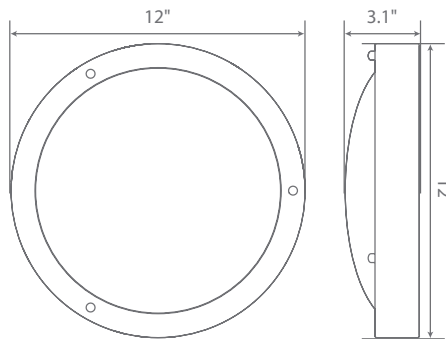

## Specifications

Input Power	Input Voltage	Lumen Output	Beam Angle	Center Beam	CCT
16 W	120V/60Hz	1260 lm	180°	N/A	3000 K
CRI	Luminous Efficacy	Power Factor	Input Current	Base/Cap	Lamp Lifespan
80	78 lm/w	0.9	0.13 A	Connector	47,000 Hrs.

### Product Dimensions