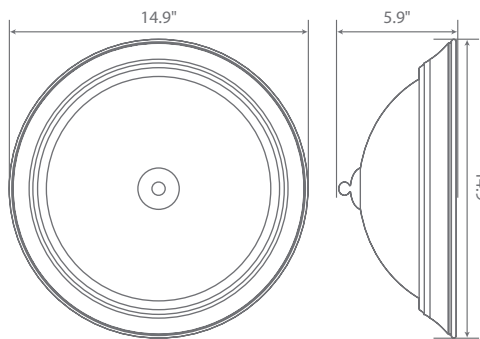

Product Dimensions