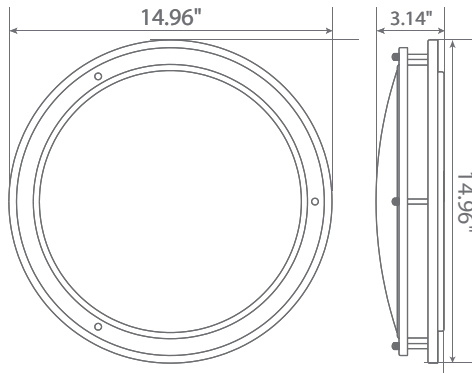

Product Dimensions