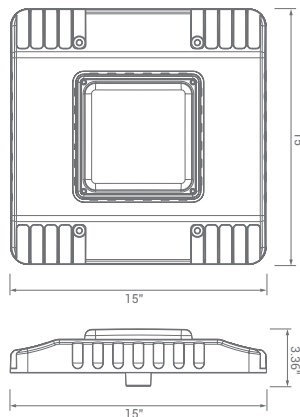

LED ECS-150W1050

LED Canopy Light(Square) / PC + Aluminum Housing

Product Description

LED ECS-150W105 is the premier choice for industrial and commercial lighting in a variety of settings, such as gas station, house, entryways, parking lots, warehouses, barns, sheds, and more. With light output 18750-20250 lumens, these fixtures will give the light you need for your application, as well as save you up to 90% on your energy bill. Enjoy features such as: Energy Efficient, dimming options, Wet Rated, and IP65 Protection.

Product Features

Energy Efficient

1-10V Dimmable

Wet Rated

IP65 Protection

Product Dimensions

Product Photometric Data