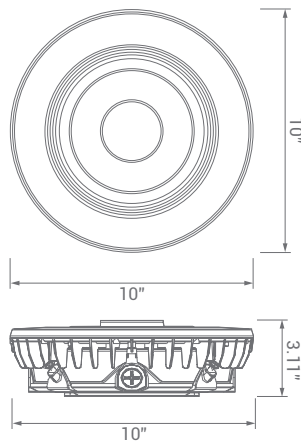

Product Dimensions