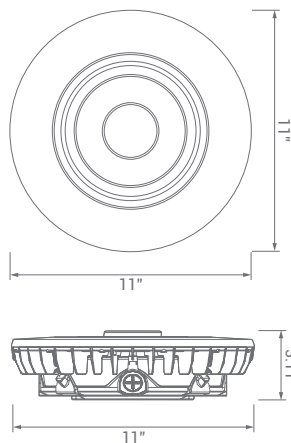

## Specifications

Input Power	Input Voltage	Lumen Output	Beam Angle	Center Beam	CCT
100 W	100-277 V	12500-14000 lm	150°	N/A	3000/4000/5000 K

CRI	Luminous Efficacy	Power Factor	Input Current	Base/Cap	Lamp Lifespan
80	125-140 lm/W	0.9	1 A	N/A	50,000 Hrs.

### Product Dimensions