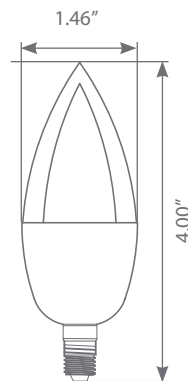

Specifications

Input Power	Input Voltage	Lumen Output	CRI	Beam Angle	Base/Cap	CCT	Lamp Lifespan
1 W	120V/60Hz	80 lm	80	120°	E12	1800 K	15,000 hrs.

Product Features

Energy Efficient

Wet Rated

Animated Flame

Product Dimensions

Product Photometric Data