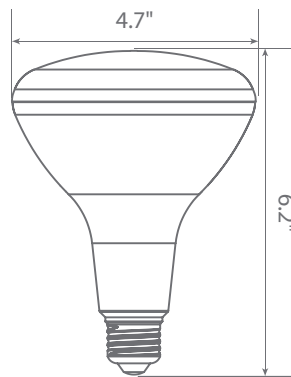

Product Dimensions