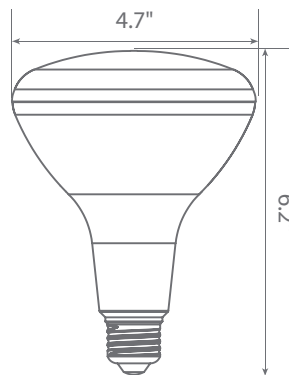

Product Dimensions