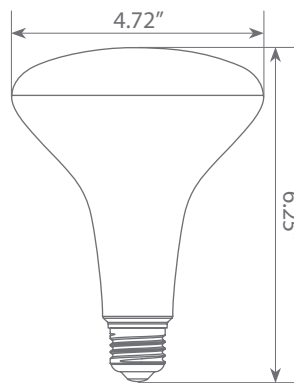

Specifications

Input Power	Input Voltage	Lumen Output	Beam Angle	Center Beam	CCT
17 W	120V	1400 lm	110°	N/A	4000 K
CRI	Luminous Efficacy	Power Factor	Input Current	Base/Cap	Lamp Lifespan
80	82.4 lm/W	0.7	0.185 A	E26	25,000 Hrs.

Product Features

Dimmable

Energy Efficient

Damp Rated

Product Dimensions

Product Photometric Data