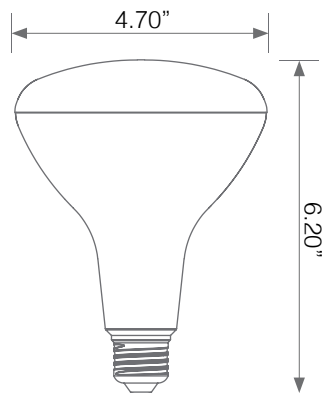

## Electrical Specifications

Model No.	Input Power	Input Voltage	Lumen Output	Beam Angle	Center Beam	CCT
EB40-11W5050cec	11 W	120V	1000 lm	110°	N/A	5000 K
CRI	Luminous Efficacy	Power Factor	Input Current	Base	Lamp Lifespan	Estimated Yearly Cost
90+	91 lm/W	0.9	0.1 A	E26	25,000 Hrs.	\$ 1.32

## Mechanical Specifications

Rating	Operational Temperature	Inner Box QTY.	Master Box QTY.	Dimensions(in.)	UPC Code
Damp Rated	-4F - 104 F	1 pcs	10 pcs	4.70"(ø) x 6.20"(H)	811174036814

## Product Dimensions