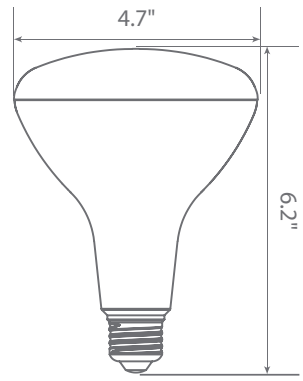

Product Dimensions