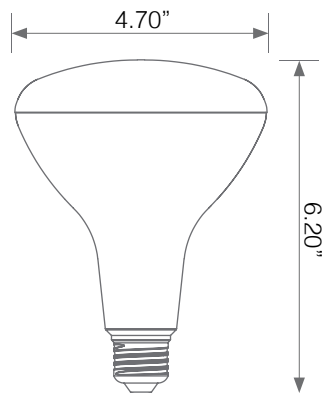

Energy Efficient

Dimmable

Damp Rated

Electrical Specifications

Model No.	Input Power	Input Voltage	Lumen Output	Beam Angle	Center Beam	CCT
EB40-11W5000cec	11 W	120V	1000 lm	110°	N/A	3000 K

CRI	Luminous Efficacy	Power Factor	Input Current	Base	Lamp Lifespan	Estimated Yearly Cost
90+	91 lm/W	0.9	0.1 A	E26	25,000 Hrs.	\$ 1.32

Mechanical Specifications

Rating	Operational Temperature	Inner Box QTY.	Master Box QTY.	Dimensions(in.)	UPC Code
Damp Rated	-4F - 104 F	1 pcs	10 pcs	4.70"(ø) x 6.20"(H)	811174036807

Product Dimensions

Product Photometric Data