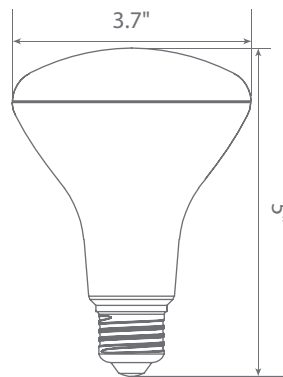

Product Dimensions