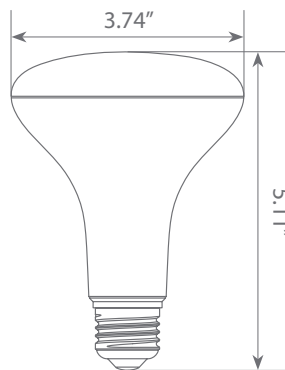

Specifications

Input Power	Input Voltage	Lumen Output	Beam Angle	Center Beam	CCT
11 W	120V	850 lm	110°	N/A	4000 K
CRI	Luminous Efficacy	Power Factor	Input Current	Base/Cap	Lamp Lifespan
80	77.3 lm/W	0.7	0.13 A	E26	25,000 Hrs.

Product Features

Dimmable

Energy Efficient

Damp Rated

Product Dimensions

Product Photometric Data