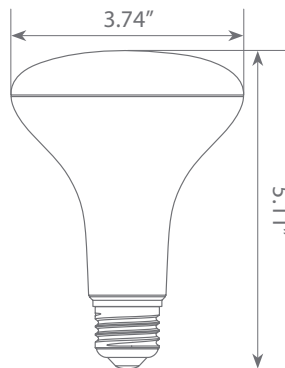

Specifications

Input Power	Input Voltage	Lumen Output	Beam Angle	Center Beam	CCT
11 W	120V	850 lm	110°	N/A	2700 K
CRI	Luminous Efficacy	Power Factor	Input Current	Base/Cap	Lamp Lifespan
80	77.3 lm/W	0.7	0.13 A	E26	25,000 Hrs.

Product Features

Dimmable

Energy Efficient

Damp Rated

Product Dimensions

Product Photometric Data