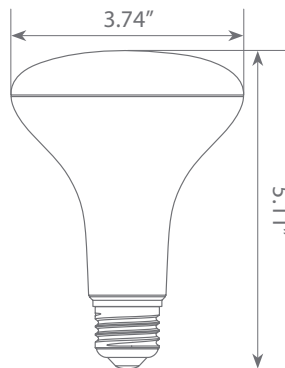

Specifications

Input Power	Input Voltage	Lumen Output	Beam Angle	Center Beam	CCT
11 W	120V	850 lm	110°	N/A	3000 K
CRI	Luminous Efficacy	Power Factor	Input Current	Base/Cap	Lamp Lifespan
80	77.3 lm/W	0.7	0.13 A	E26	25,000 Hrs.

Product Features

Dimmable

Energy Efficient

Damp Rated

Product Dimensions

Product Photometric Data