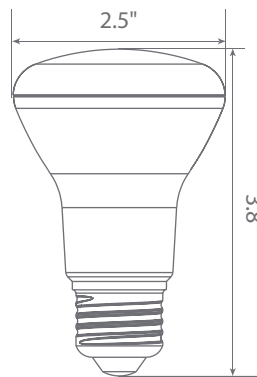

Product Dimensions