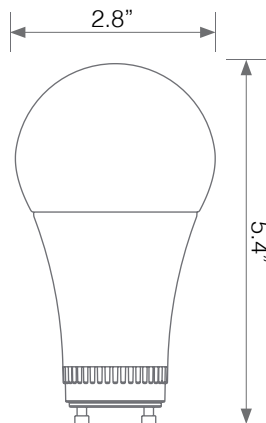

100W
REPLACEMENT

Electrical Specifications

Model No.	Input Power	Input Voltage	Lumen Output	Beam Angle	Center Beam	CCT
EA21-17W5040CG	17 W	120V	1600 lm	220°	N/A	4000 K

CRI	Luminous Efficacy	Power Factor	Input Current	Base	Lamp Lifespan	Estimated Yearly Cost
90+	94.1 lm/W	0.9	0.155 A	GU24	25,000 Hrs.	\$ 2.04

Mechanical Specifications

Rating	Operational Temperature	Inner Box QTY.	Master Box QTY.	Dimensions(in.)	UPC Code
Damp Rated	-4°F - 104°F	1 pcs	N/A	2.8"(ø) x 5.4"(H)	811174034964

Product Dimensions

Product Photometric Data