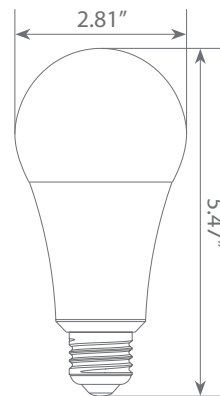

Product Dimensions