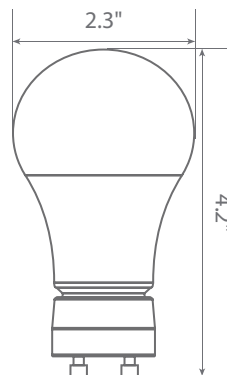

Product Dimensions