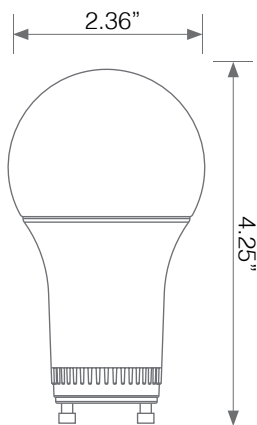

## 60W

REPLACEMENT

9 Watts

Bright White

90+ CRI

Dimmable

Damp Rated

Enclosed Fixture Suitable

### Electrical Specifications

Model No.	Input Power	Input Voltage	Lumen Output	Beam Angle	Center Beam	CCT
EA19-9W5040CG	9 W	120V	810 lm	220°	N/A	4000 K
CRI	Luminous Efficacy	Power Factor	Input Current	Base	Lamp Lifespan	Estimated Yearly Cost
90+	90 lm/W	0.9	0.09 A	GU24	25,000 Hrs.	\$ 1.08

### Mechanical Specifications

Rating	Operational Temperature	Inner Box QTY.	Master Box QTY.	Dimensions(in.)	UPC Code
Damp Rated	-4°F - 104°F	1 pcs	N/A	2.30"(ø) x 4.20"(H)	811174034889

### Product Dimensions