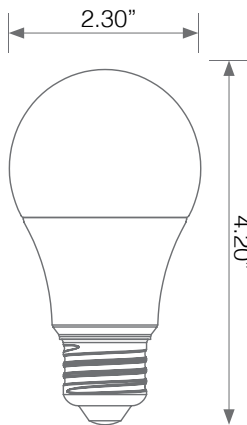

Damp Rated

Enclosed Fixture Suitable

Electrical Specifications

Model No.	Input Power	Input Voltage	Lumen Output	Beam Angle	Center Beam	CCT
EA19-5020cec	9 W	120V	810 lm	200°	N/A	2700 K

CRI	Luminous Efficacy	Power Factor	Input Current	Base	Lamp Lifespan	Estimated Yearly Cost
90+	90 lm/W	0.9	0.08 A	E26	25,000 Hrs.	\$ 1.08

Mechanical Specifications

Rating	Operational Temperature	Inner Box QTY.	Master Box QTY.	Dimensions(in.)	UPC Code
Damp Rated	N/A	N/A	N/A	2.30"(Ø) x 4.20"(H)	N/A

Product Dimensions

Product Photometric Data