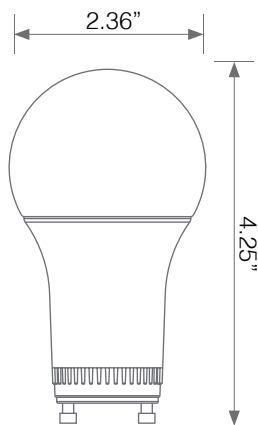

ENCLOSED FIXTURE SUITABLE

Electrical Specifications

Model No.	Input Power	Input Voltage	Lumen Output	Beam Angle	Center Beam	CCT
EA19-12W5040CG	12 W	120V	1100 lm	220°	N/A	4000 K

CRI	Luminous Efficacy	Power Factor	Input Current	Base	Lamp Lifespan	Estimated Yearly Cost
90+	91.6 lm/W	0.9	0.11 A	GU24	25,000 Hrs.	\$ 1.44

Mechanical Specifications

Rating	Operational Temperature	Inner Box QTY.	Master Box QTY.	Dimensions(in.)	UPC Code
Damp Rated	-4°F - 104°F	1 pcs	N/A	2.30"(ø) x 4.20"(H)	811174034933

Product Dimensions

Product Photometric Data