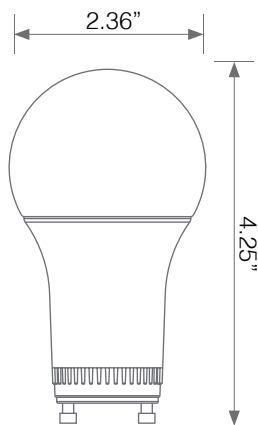

▶

Dimmable

%

Damp Rated

E85

Enclosed Fixture Suitable

Electrical Specifications

Model No.	Input Power	Input Voltage	Lumen Output	Beam Angle	Center Beam	CCT
EA19-12W5020CG	12 W	120V	1100 lm	220°	N/A	2700 K

CRI	Luminous Efficacy	Power Factor	Input Current	Base	Lamp Lifespan	Estimated Yearly Cost
90+	91.6 lm/W	0.9	0.11 A	GU24	25,000 Hrs.	\$ 1.44

Mechanical Specifications

Rating	Operational Temperature	Inner Box QTY.	Master Box QTY.	Dimensions(in.)	UPC Code
Damp Rated	-4°F - 104°F	1 pcs	N/A	2.30"(ø) x 4.20"(H)	811174034919

Product Dimensions

Product Photometric Data