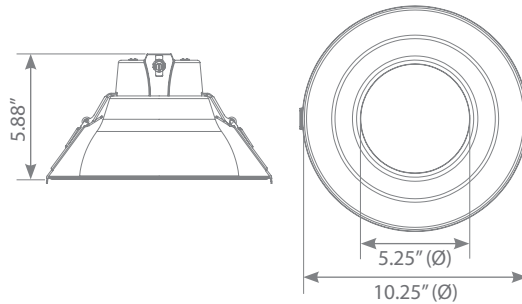

Product Dimensions