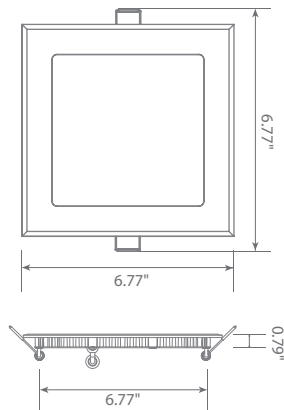

Product Features

Dimmable

Abutted & Covered

No Housing Required

Damp Rated

Product Dimensions

Product Photometric Data