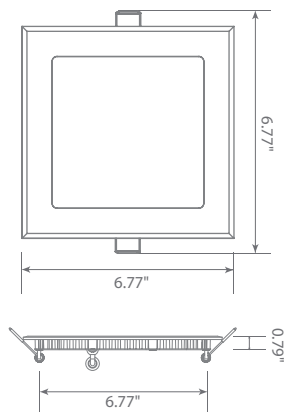

Product Dimensions