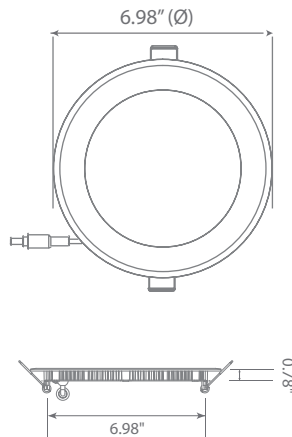

LED DLC6S-2050e

5000K
CCT

Part #: EFDLC6DM/I/12W/1050/120D/50K/JB/E Fixture Class: 6" Slim Fixed

Product Description

LED DLC6S-2050e, compact and convenient, this 6-inch LED downlight is designed for quick and easy installation anywhere. With spring action clips and a separate junction box, this ultra-slim downlight is the perfect choice for recessed lighting. Energy Star Certified, IC-rated, and dimmable, the DLC6S-2050e triumphs over standard incandescent or fluorescent lighting. Guaranteed to save energy with every switch on, this LED downlight is available in Soft White (3000K), Bright White (4000K) and Cool White (5000K) – see Euri Lighting DLC6S-2000e and DLC6S-2040e.

Specifications

Input Power	Input Voltage	Lumen Output	Beam Angle	Center Beam	CCT
12 W	120V/60Hz	900 lm	120°	NA cd	5000 K
CRI	Luminous Efficacy	Power Factor	Input Current	Base	Lamp Lifespan
80	75 lm/W	0.9	0.1 A	Junction Box	30,000 Hrs.

Product Features

Dimmable

Abutted & Covered

No Housing Required

Damp Rated

Product Dimensions

Product Photometric Data