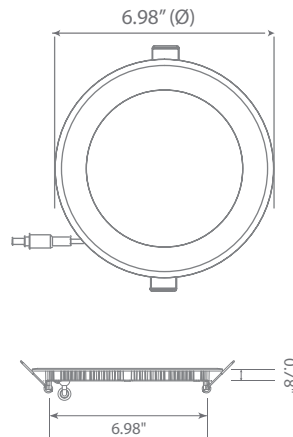

## Specifications

Input Power	Input Voltage	Lumen Output	Beam Angle	Center Beam	CCT
12 W	120V/60Hz	900 lm	120°	NA cd	3000 K
CRI	Luminous Efficacy	Power Factor	Input Current	Base	Lamp Lifespan
80	75 lm/W	0.9	0.1 A	Junction Box	30,000 Hrs.

### Product Dimensions