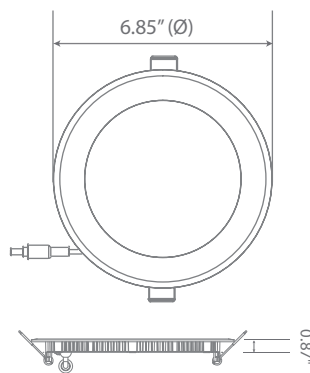

LED DLC6S-12W105se

Fixture Class: 6" Slim Fixed

Product Description

The Euri Lighting DLC6S-12W105se ultra-slim, 5CCT selectable, recessed downlight is designed to give you the option between 2700K/3000K/3500K/4000K/5000K all conveniently in one downlight. It's spring-action clips allow for easy installation, and reduce maintenance worries. This 6-inch downlight eliminates housing and makes for hassle-free installation. At 1000 Lumens and 12 Watts (80-Watt equivalent) input power, the 6" downlight has an average of 35,000 hours of life and is ENERGY STAR certified. The DLC6S-12W105se is IC Rated, recessed and best suited for low residential ceilings working on AC 120V. It's edge-lit LED technology guarantees a long life of uniform light distribution.

Specifications

Input Power	Input Voltage	Lumen Output	Beam Angle	Center Beam	CCT
12 W	120V/60Hz	1000 lm	120°	N/A	2700 / 3000 / 3500 / 4000 / 5000K
CRI	Luminous Efficacy	Power Factor	Input Current	Base	Lamp Lifespan
80	83 lm/W	0.9	0.13 A	Junction Box	35,000 Hrs.

Product Features

- Dimmable
- Energy Efficient
- 5CCT Selectable
- Damp Rated
- Abutted & Covered

Product Dimensions

Product Photometric Data