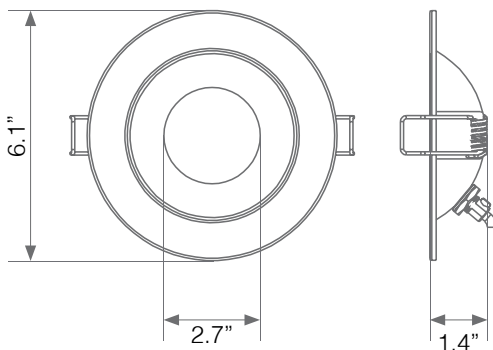

Electrical Specifications

Model No.	Input Power	Input Voltage	Lumen Output	Beam Angle	Center Beam	CCT
DLC6G-13W105se	13 W	120 V	1000 lm	45°	N/A	2700 /3000 /3500 4000 /5000K

CRI	Luminous Efficacy	Power Factor	Input Current	Base	Lamp Lifespan	Estimated Yearly Cost
90+	77 lm/W	0.9	0.111 A	Junction Box	50,000 Hrs.	\$ 1.56

Mechanical Specifications

Rating	Operational Temperature	Inner Box QTY.	Master Box QTY.	Dimensions(in.)	UPC Code
Wet Rated	-4°F - 104°F	1 pc	24 pcs	6.1"(ø) x 1.4"(H)	811174037125

Product Dimensions

Product Photometric Data