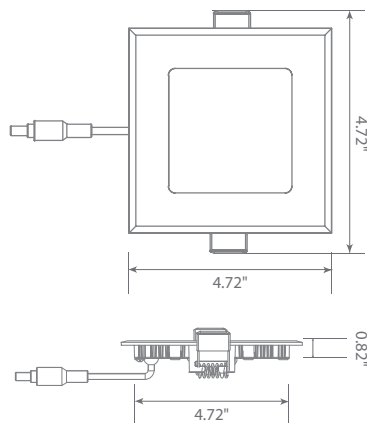

## Specifications

Input Power	Input Voltage	Lumen Output	Beam Angle	Center Beam	CCT
9 W	120V/60Hz	600 lm	120°	NA cd	5000 K
CRI	Luminous Efficacy	Power Factor	Input Current	Base	Lamp Lifespan
80	66 lm/W	0.9	0.075 A	Junction Box	30,000 Hrs.

### Product Dimensions