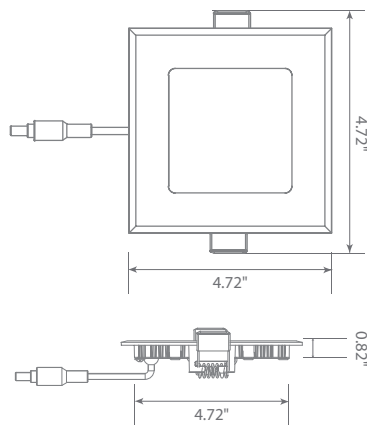

Product Dimensions